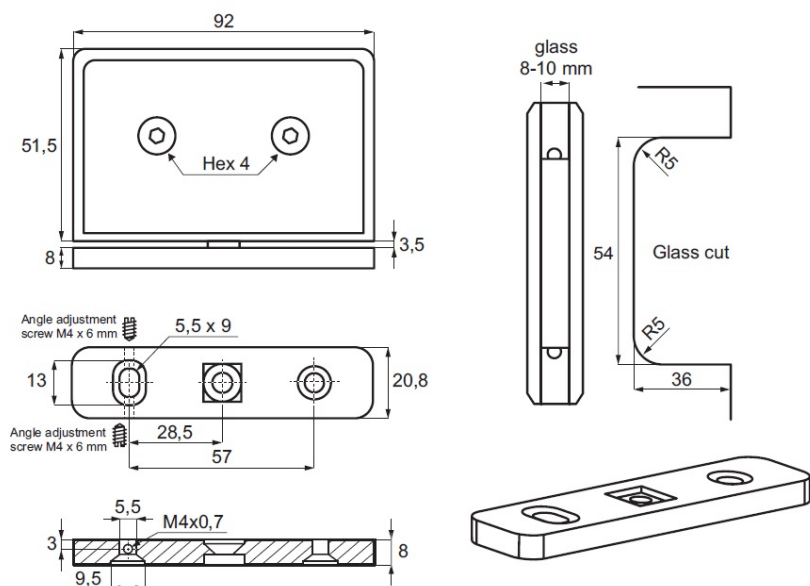

PRODUCT SHEET

Description:

Shower Pivot Hinge "Lodz II", Floor/Glass,SS-Look,51,5x92x21 mm, With Adjustable Base, Brass Material, Incl., Gaskets, Screws & Templates, Self Centering When Within 15DG, Of Closed Position, 8-10mm Glass Thickness, Load Capacity: 20 kg Pr. Hinge, Max Glass Width: 800mm

Item number:

15.23.944-0

Units	Box	Carton	HS Code	Barcode
Pcs.	1	20	8302100090	
				5704866470445

SISO A/S

Mileparken 11
DK-2740 Skovlunde
Denmark
VAT: DK 24786013

Phone +45 45 830 900

www.siso.dk
siso@siso.dk